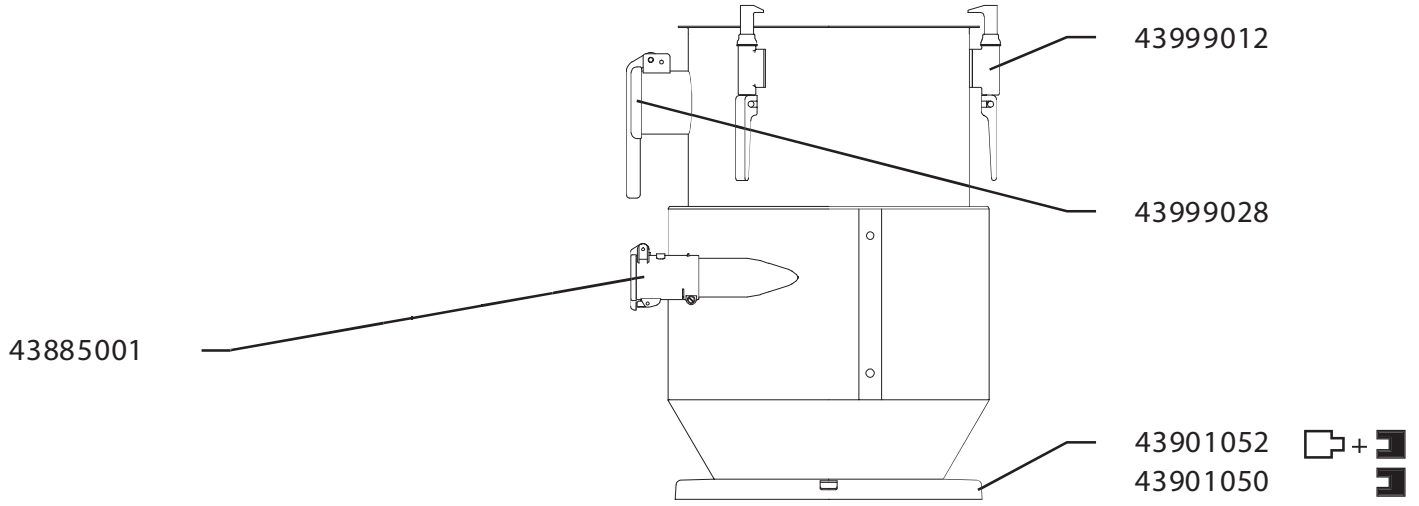

Side channel fan series

680S - NEL 5.5SC, 400V, 50 Hz mobile

42468072

Original manual

EN MODEL SPECIFICATION AND SPARE PARTS

Model Specification

Description: 680S – NEL 5.5SC, 400V, 50 Hz mobile

Model: 42468072

Code no.	Description	Qty.	Page
43060200	NEL5.5SC, 400V/690V/50Hz	1	-
43120100	Cartridge filter L=220 A=2.38m ²	1	-
43130001	Cartridge filter L=220 A=2.38m ²	1	-
43140010	Clamp f/cartr.filter M10 L=90 El-Zn	2	-
43233009	Starter 400V f/SC 5.5kW	1	-
43332001	Container S50 47l w/ecc fastners	1	4
43424002	Silo S50 w/rev air clean d76/d51	1	5
43620200	Suction outlet w/flange d76	1	6
43723010	Trolley S50 f/NEL5.5SC	1	7
43610001	Lid S50	1	-
43621001	Cup w/flange	1	-
43881050	Suct in/out d76 f/NEL5.5SC	1	-
43930234	Silencer f/NEL5.5SC, bracket, bend	1	-
43805001	Suction hose rubber d76	0.7	-
43930089	Hose clamp d70 - 90	2	-
43885300	Quick-coupl female d76	1	-