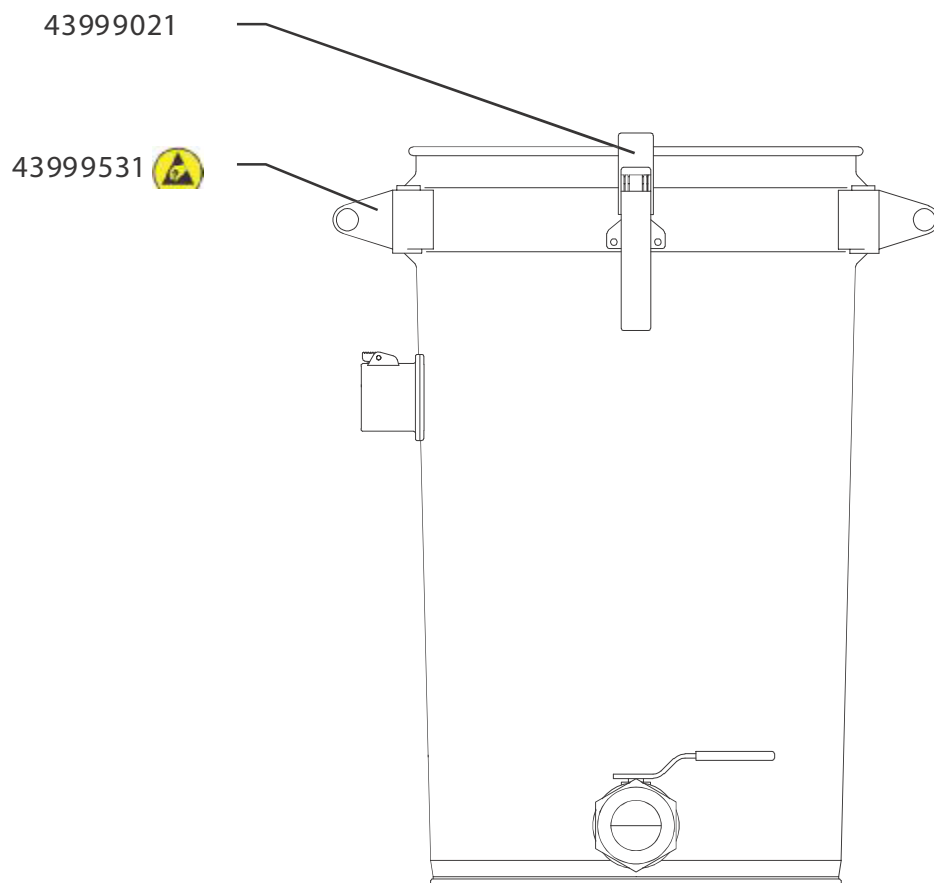

Side channel fan series

680S - NEL 5.5SC, 400V, 50 Hz mobile

42468072

Original manual

EN MODEL SPECIFICATION AND SPARE PARTS

Model Specification

Description: 680S – NEL 5.5SC, 400V, 50 Hz mobile

Model: 42468072

Code no.	Description	Qty.	Page
43060200	NEL5.5SC, 400V/690V/50Hz	1	-
43120100	Cartridge filter L=220 A=2.38m ²	1	-
43130001	Cartridge filter L=220 A=2.38m ²	1	-
43140010	Clamp f/cartr.filter M10 L=90 El-Zn	2	-
43233009	Starter 400V f/SC 5.5kW	1	-
43332001	Container S50 47l w/ecc fastners	1	4
43424002	Silo S50 w/rev air clean d76/d51	1	5
43620200	Suction outlet w/flange d76	1	6
43723010	Trolley S50 f/NEL5.5SC	1	7
43610001	Lid S50	1	-
43621001	Cup w/flange	1	-
43881050	Suct in/out d76 f/NEL5.5SC	1	-
43930234	Silencer f/NEL5.5SC, bracket, bend	1	-
43805001	Suction hose rubber d76	0.7	-
43930089	Hose clamp d70 - 90	2	-
43885300	Quick-coupl female d76	1	-