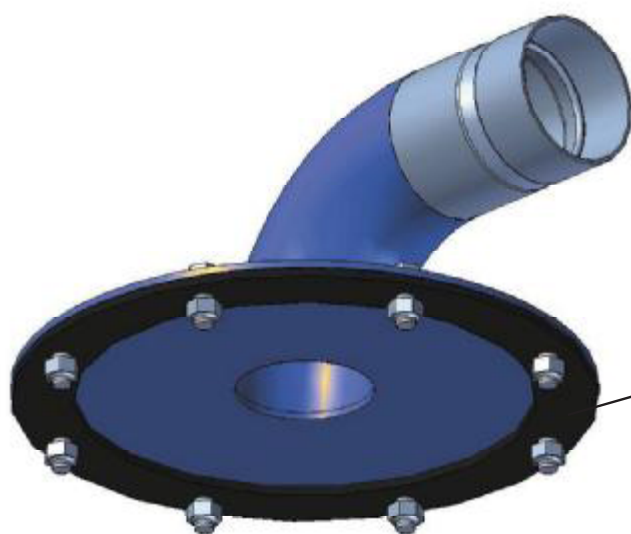

Side channel fan series

680S - NEL 5.5SC, 400V, 50 Hz mobile

42468072

Original manual

EN MODEL SPECIFICATION AND SPARE PARTS

Model Specification

Description: 680S – NEL 5.5SC, 400V, 50 Hz mobile

Model: 42468072

Code no.	Description	Qty.	Page
43060200	NEL5.5SC, 400V/690V/50Hz	1	-
43120100	Cartridge filter L=220 A=2.38m ²	1	-
43130001	Cartridge filter L=220 A=2.38m ²	1	-
43140010	Clamp f/cartr.filter M10 L=90 El-Zn	2	-
43233009	Starter 400V f/SC 5.5kW	1	-
43332001	Container S50 47l w/ecc fastners	1	4
43424002	Silo S50 w/rev air clean d76/d51	1	5
43620200	Suction outlet w/flange d76	1	6
43723010	Trolley S50 f/NEL5.5SC	1	7
43610001	Lid S50	1	-
43621001	Cup w/flange	1	-
43881050	Suct in/out d76 f/NEL5.5SC	1	-
43930234	Silencer f/NEL5.5SC, bracket, bend	1	-
43805001	Suction hose rubber d76	0.7	-
43930089	Hose clamp d70 - 90	2	-
43885300	Quick-coupl female d76	1	-