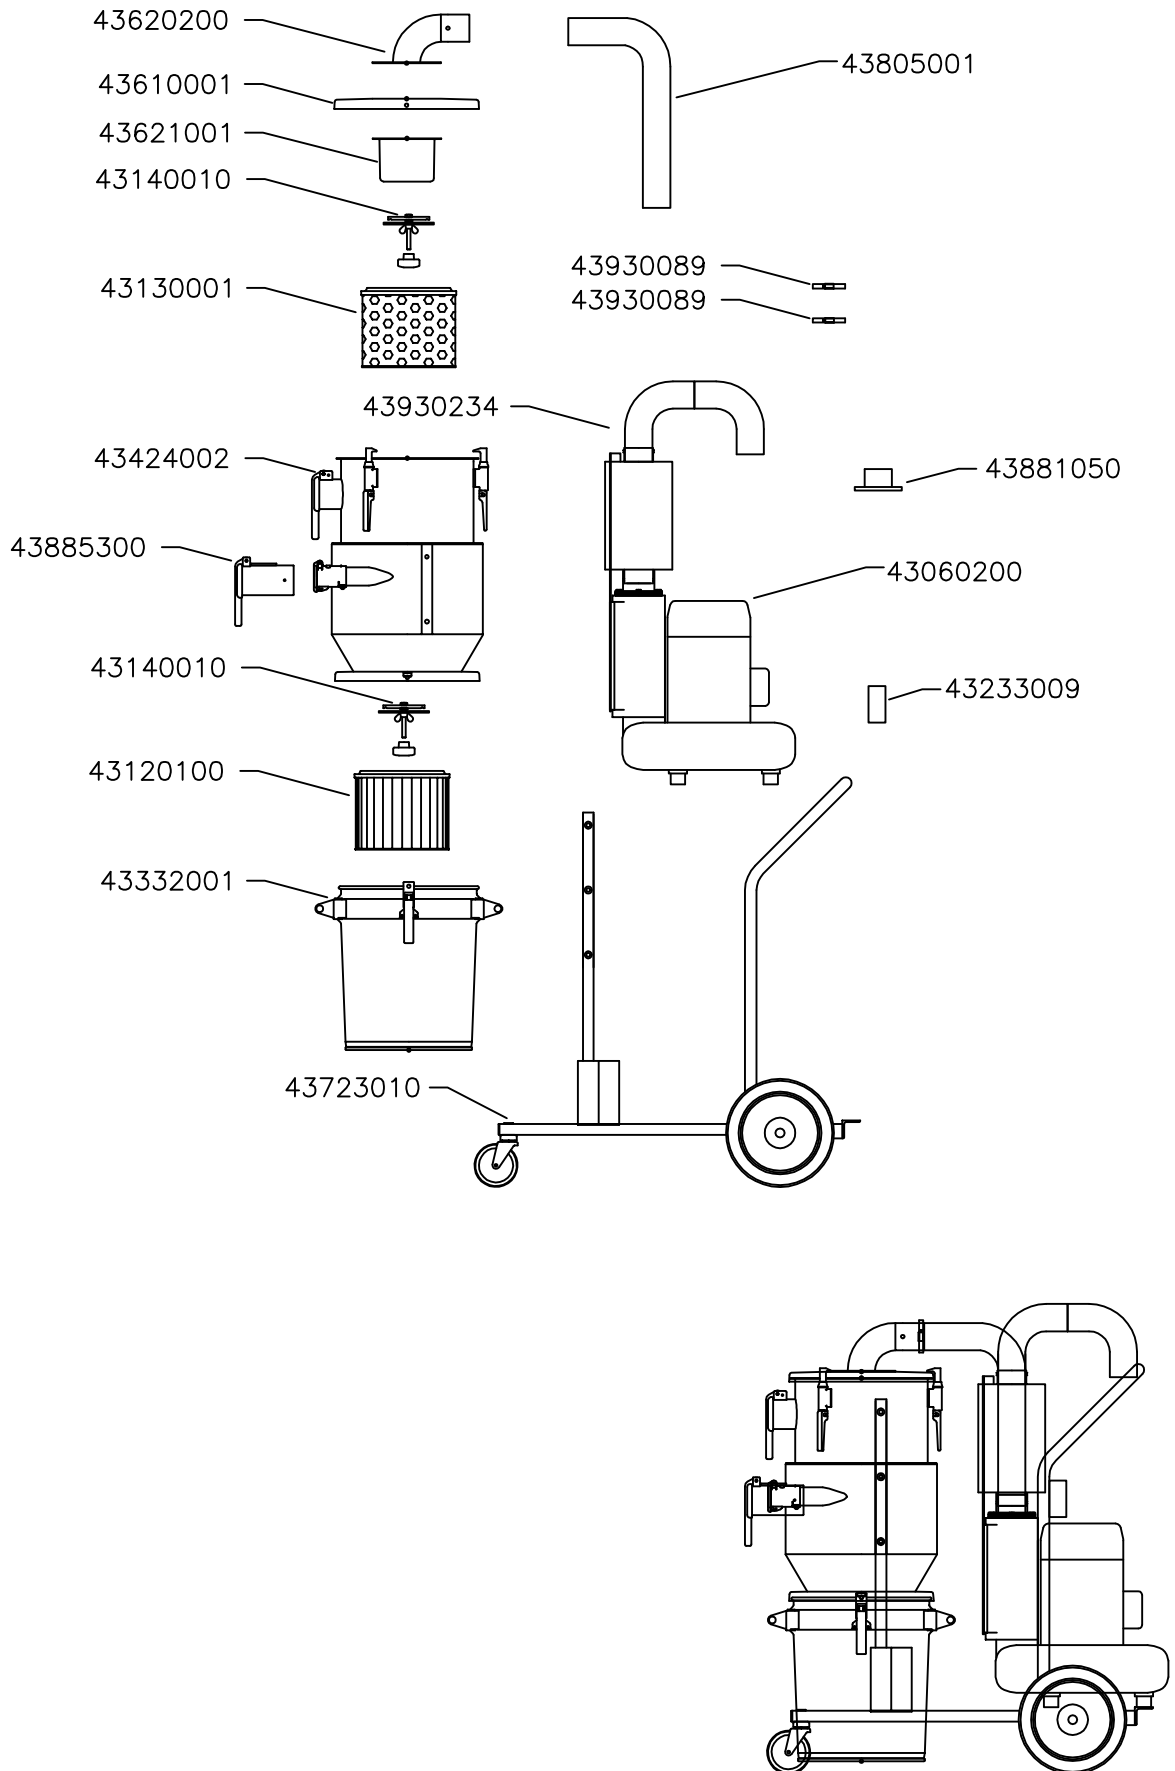

Side channel fan series

680S - NEL 5.5SC, 400V, 50 Hz mobile

42468072

Original manual

EN MODEL SPECIFICATION AND SPARE PARTS

Model Specification

Description: 680S – NEL 5.5SC, 400V, 50 Hz mobile

Model: 42468072

Code no.	Description	Qty.	Page
43060200	NEL5.5SC, 400V/690V/50Hz	1	-
43120100	Cartridge filter L=220 A=2.38m ²	1	-
43130001	Cartridge filter L=220 A=2.38m ²	1	-
43140010	Clamp f/cartr.filter M10 L=90 El-Zn	2	-
43233009	Starter 400V f/SC 5.5kW	1	-
43332001	Container S50 47l w/ecc fastners	1	4
43424002	Silo S50 w/rev air clean d76/d51	1	5
43620200	Suction outlet w/flange d76	1	6
43723010	Trolley S50 f/NEL5.5SC	1	7
43610001	Lid S50	1	-
43621001	Cup w/flange	1	-
43881050	Suct in/out d76 f/NEL5.5SC	1	-
43930234	Silencer f/NEL5.5SC, bracket, bend	1	-
43805001	Suction hose rubber d76	0.7	-
43930089	Hose clamp d70 - 90	2	-
43885300	Quick-coupl female d76	1	-

43901006 